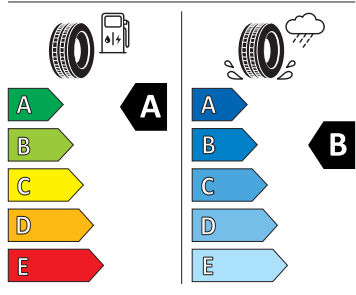

Continental 0358162

195/55 R 16 91 V XL C1

2020/740

- GOODYEAR 195/55 R16 91V

2020/7/40